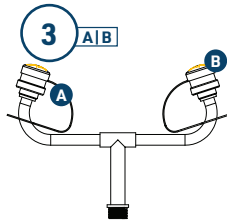

SPARE PARTS

1	570027	PRATT EYE & FACE WASH NOZZLE YELLOW ABS PLASTIC SUITS ALL ELITE EYEWASH
1A	570029	PRATT DUST CAP ABS PLASTIC TO SUIT EYE & FACE WASH NOZZLE
1B	570030	PRATT SS304 SCREWS PACK OF 6 TO SUIT EYE & FACE WASH NOZZLE
1C	570031	PRATT AERATOR SUITS ALL EYE & FACE WASH INC. WASHER
1D	570032	PRATT 304 STAINLESS STEEL RING SUITS EYE & FACE WASH AERATOR
2	570003	PRATT EYEWASH NOZZLE ASSEMBLY S/STEEL WITH RUBBER EYECUP SUITS ALL ELITE EYEWASH
2A 3B	570018	PRATT AERATOR SUITS ALL ELITE AND ECONOMY EYEWASH
2B	570017	PRATT RUBBER EYEWASH CUP WITH YELLOW DUST CAP SUITS ALL ELITE EYEWASH
2C	570028	PRATT 304 STAINLESS STEEL RING SUITS EYEWASH AERATOR
3	570004	PRATT EYEWASH NOZZLE ASSEMBLY S/STEEL WITH YELLOW DUST CAP SUITS SE693 AND FTL EYEWASH
3A	570023	PRATT YELLOW DUST CAPS PLASTIC SUITS SE693 AND FTL EYEWASH
4	570006	PRATT S/STEEL EYEWASH BOWL SUITS ALL ELITE EYEWASH
5	570010	PRATT S/STEEL PUSH HANDLE FOR 570012 S/STEEL BALL VALVE SUITS ALL ELITE EYEWASH
6	570012	PRATT 15MM S/STEEL BALL VALVE FOR 570010 S/STEEL PUSH HANDLE SUITS ALL ELITE EYEWASH
7	570020	PRATT S/STEEL FOOT TREADLE SILVER SUITS ALL ELITE EYEWASH
8	570024	PRATT BLACK WASHER FOR STANCHION JOINT SUITS ALL ELITE SHOWERS
9	570014	PRATT 25mm S/STEEL BALL VALVE WITH LEVER ARM SUITS ALL ELITE SHOWERS
10	570016	PRAT S/STEEL PULL ROD SILVER SUITS ALL ELITE SHOWERS
11	570007	PRATT ABS PLASTIC SHOWER HEAD WITH SWIRLTEC NOZZLE SUITS ALL ELITE SHOWERS
12	570008	PRATT S/STEEL SHOWER HEAD WITH SWIRLTEC NOZZLE SUITS SE693