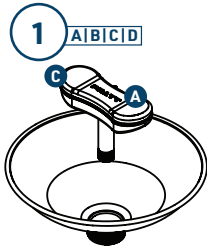

SPARE PARTS

1	570027	PRATT EYE & FACE WASH NOZZLE YELLOW ABS PLASTIC SUITS ALL ELITE EYEWASH
1A	570029	PRATT DUST CAP ABS PLASTIC TO SUIT EYE & FACE WASH NOZZLE
1B	570030	PRATT SS304 SCREWS PACK OF 6 TO SUIT EYE & FACE WASH NOZZLE
1C	570031	PRATT AERATOR SUITS ALL EYE & FACE WASH INC. WASHER
1D	570032	PRATT 304 STAINLESS STEEL RING SUITS EYE & FACE WASH AERATOR
2	570003	PRATT EYEWASH NOZZLE ASSEMBLY S/STEEL WITH RUBBER EYECUP SUITS ALL ELITE EYEWASH
2A 3B	570018	PRATT AERATOR SUITS ALL ELITE AND ECONOMY EYEWASH
2B	570017	PRATT RUBBER EYEWASH CUP WITH YELLOW DUST CAP SUITS ALL ELITE EYEWASH
2C	570028	PRATT 304 STAINLESS STEEL RING SUITS EYEWASH AERATOR
3	570004	PRATT EYEWASH NOZZLE ASSEMBLY S/STEEL WITH YELLOW DUST CAP SUITS SE693 AND FTL EYEWASH
3A	570023	PRATT YELLOW DUST CAPS PLASTIC SUITS SE693 AND FTL EYEWASH
4	570006	PRATT S/STEEL EYEWASH BOWL SUITS ALL ELITE EYEWASH
5	570010	PRATT S/STEEL PUSH HANDLE FOR 570012 S/STEEL BALL VALVE SUITS ALL ELITE EYEWASH
6	570012	PRATT 15MM S/STEEL BALL VALVE FOR 570010 S/STEEL PUSH HANDLE SUITS ALL ELITE EYEWASH
7	570020	PRATT S/STEEL FOOT TREADLE SILVER SUITS ALL ELITE EYEWASH
8	570024	PRATT BLACK WASHER FOR STANCHION JOINT SUITS ALL ELITE SHOWERS
9	570014	PRATT 25mm S/STEEL BALL VALVE WITH LEVER ARM SUITS ALL ELITE SHOWERS
10	570016	PRAT S/STEEL PULL ROD SILVER SUITS ALL ELITE SHOWERS
11	570007	PRATT ABS PLASTIC SHOWER HEAD WITH SWIRLTEC NOZZLE SUITS ALL ELITE SHOWERS
12	570008	PRATT S/STEEL SHOWER HEAD WITH SWIRLTEC NOZZLE SUITS SE693