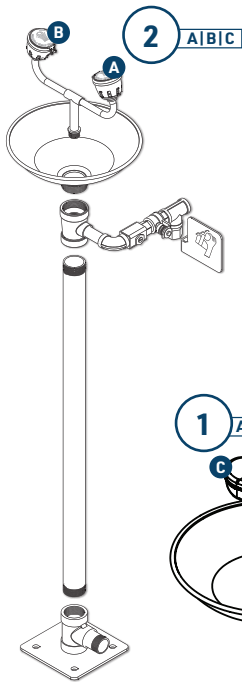

FEATURES

- Shower stanchion and fittings are 304SS
- ABS Chemical/Impact Resistant Shower Head
- No Bowl
- Hand Operated via Push Handle and Pull Rod
- ABS Eye/Face Wash Nozzle Assembly

OPTIONAL ACCESSORIES

1	570027	PRATT EYE & FACE WASH NOZZLE YELLOW ABS PLASTIC SUITS ALL ELITE EYEWASH
1A	570029	PRATT DUST CAP ABS PLASTIC TO SUIT EYE & FACE WASH NOZZLE
1B	570030	PRATT SS304 SCREWS PACK OF 6 TO SUIT EYE & FACE WASH NOZZLE
1C	570031	PRATT AERATOR SUITS ALL EYE & FACE WASH INC. WASHER
1D	570032	PRATT 304 STAINLESS STEEL RING SUITS EYE & FACE WASH AERATOR
2	570003	PRATT EYEWASH NOZZLE ASSEMBLY S/STEEL WITH RUBBER EYECUP SUITS ALL ELITE EYEWASH
2A 3B	570018	PRATT AERATOR SUITS ALL ELITE AND ECONOMY EYEWASH
2B	570017	PRATT RUBBER EYEWASH CUP WITH YELLOW DUST CAP SUITS ALL ELITE EYEWASH
2C	570028	PRATT 304 STAINLESS STEEL RING SUITS EYEWASH AERATOR
3	570004	PRATT EYEWASH NOZZLE ASSEMBLY S/STEEL WITH YELLOW DUST CAP SUITS SE693 AND FTL EYEWASH
3A	570023	PRATT YELLOW DUST CAPS PLASTIC SUITS SE693 AND FTL EYEWASH
4	570006	PRATT S/STEEL EYEWASH BOWL SUITS ALL ELITE EYEWASH
5	570010	PRATT S/STEEL PUSH HANDLE FOR 570012 S/STEEL BALL VALVE SUITS ALL ELITE EYEWASH
6	570012	PRATT 15MM S/STEEL BALL VALVE FOR 570010 S/STEEL PUSH HANDLE SUITS ALL ELITE EYEWASH
7	570020	PRATT S/STEEL FOOT TREADLE SILVER SUITS ALL ELITE EYEWASH
8	570024	PRATT BLACK WASHER FOR STANCHION JOINT SUITS ALL ELITE SHOWERS
9	570014	PRATT 25mm S/STEEL BALL VALVE WITH LEVER ARM SUITS ALL ELITE SHOWERS
10	570016	PRAT S/STEEL PULL ROD SILVER SUITS ALL ELITE SHOWERS
11	570007	PRATT ABS PLASTIC SHOWER HEAD WITH SWIRLTEC NOZZLE SUITS ALL ELITE SHOWERS
12	570008	PRATT S/STEEL SHOWER HEAD WITH SWIRLTEC NOZZLE SUITS SE693