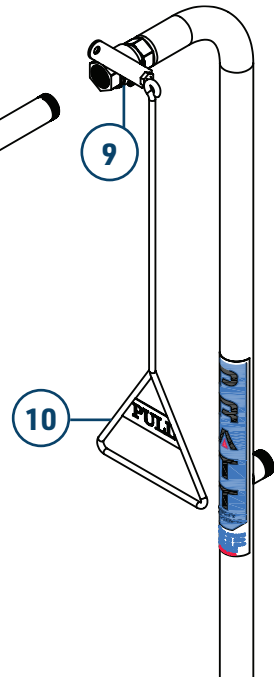

SPARE PARTS

1	570027	PRATT EYE & FACE WASH NOZZLE YELLOW ABS PLASTIC SUITS ALL ELITE EYEWASH
1A	570029	PRATT DUST CAP ABS PLASTIC TO SUIT EYE & FACE WASH NOZZLE
1B	570030	PRATT SS304 SCREWS PACK OF 6 TO SUIT EYE & FACE WASH NOZZLE
1C	570031	PRATT AERATOR SUITS ALL EYE & FACE WASH INC. WASHER
1D	570032	PRATT 304 STAINLESS STEEL RING SUITS EYE & FACE WASH AERATOR
2	570003	PRATT EYEWASH NOZZLE ASSEMBLY S/STEEL WITH RUBBER EYECUP SUITS ALL ELITE EYEWASH
2A 3B	570018	PRATT AERATOR SUITS ALL ELITE AND ECONOMY EYEWASH
2B	570017	PRATT RUBBER EYEWASH CUP WITH YELLOW DUST CAP SUITS ALL ELITE EYEWASH
2C	570028	PRATT 304 STAINLESS STEEL RING SUITS EYEWASH AERATOR
3	570004	PRATT EYEWASH NOZZLE ASSEMBLY S/STEEL WITH YELLOW DUST CAP SUITS SE693 AND FTL EYEWASH
3A	570023	PRATT YELLOW DUST CAPS PLASTIC SUITS SE693 AND FTL EYEWASH
4	570006	PRATT S/STEEL EYEWASH BOWL SUITS ALL ELITE EYEWASH
5	570010	PRATT S/STEEL PUSH HANDLE FOR 570012 S/STEEL BALL VALVE SUITS ALL ELITE EYEWASH
6	570012	PRATT 15MM S/STEEL BALL VALVE FOR 570010 S/STEEL PUSH HANDLE SUITS ALL ELITE EYEWASH
7	570020	PRATT S/STEEL FOOT TREADLE SILVER SUITS ALL ELITE EYEWASH
8	570024	PRATT BLACK WASHER FOR STANCHION JOINT SUITS ALL ELITE SHOWERS
9	570014	PRATT 25mm S/STEEL BALL VALVE WITH LEVER ARM SUITS ALL ELITE SHOWERS
10	570016	PRAT S/STEEL PULL ROD SILVER SUITS ALL ELITE SHOWERS
11	570007	PRATT ABS PLASTIC SHOWER HEAD WITH SWIRLTEC NOZZLE SUITS ALL ELITE SHOWERS
12	570008	PRATT S/STEEL SHOWER HEAD WITH SWIRLTEC NOZZLE SUITS SE693