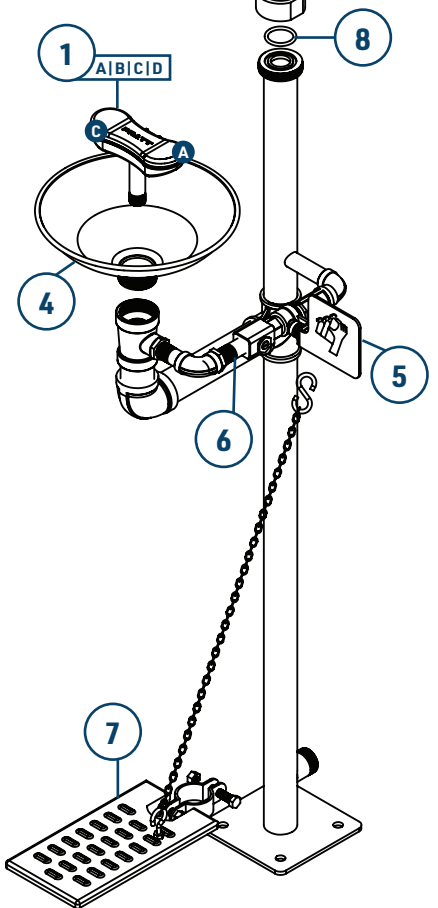

SPARE PARTS

1	570027	PRATT EYE & FACE WASH NOZZLE YELLOW ABS PLASTIC SUITS ALL ELITE EYEWASH
1A	570029	PRATT DUST CAP ABS PLASTIC TO SUIT EYE & FACE WASH NOZZLE
1B	570030	PRATT SS304 SCREWS PACK OF 6 TO SUIT EYE & FACE WASH NOZZLE
1C	570031	PRATT AERATOR SUITS ALL EYE & FACE WASH INC. WASHER
1D	570032	PRATT 304 STAINLESS STEEL RING SUITS EYE & FACE WASH AERATOR
2	570003	PRATT EYEWASH NOZZLE ASSEMBLY S/STEEL WITH RUBBER EYECUP SUITS ALL ELITE EYEWASH
2A 3B	570018	PRATT AERATOR SUITS ALL ELITE AND ECONOMY EYEWASH
2B	570017	PRATT RUBBER EYEWASH CUP WITH YELLOW DUST CAP SUITS ALL ELITE EYEWASH
2C	570028	PRATT 304 STAINLESS STEEL RING SUITS EYEWASH AERATOR
3	570004	PRATT EYEWASH NOZZLE ASSEMBLY S/STEEL WITH YELLOW DUST CAP SUITS SE693 AND FTL EYEWASH
3A	570023	PRATT YELLOW DUST CAPS PLASTIC SUITS SE693 AND FTL EYEWASH
4	570006	PRATT S/STEEL EYEWASH BOWL SUITS ALL ELITE EYEWASH
5	570010	PRATT S/STEEL PUSH HANDLE FOR 570012 S/STEEL BALL VALVE SUITS ALL ELITE EYEWASH
6	570012	PRATT 15MM S/STEEL BALL VALVE FOR 570010 S/STEEL PUSH HANDLE SUITS ALL ELITE EYEWASH
7	570020	PRATT S/STEEL FOOT TREADLE SILVER SUITS ALL ELITE EYEWASH
8	570024	PRATT BLACK WASHER FOR STANCHION JOINT SUITS ALL ELITE SHOWERS
9	570014	PRATT 25mm S/STEEL BALL VALVE WITH LEVER ARM SUITS ALL ELITE SHOWERS
10	570016	PRAT S/STEEL PULL ROD SILVER SUITS ALL ELITE SHOWERS
11	570007	PRATT ABS PLASTIC SHOWER HEAD WITH SWIRLTEC NOZZLE SUITS ALL ELITE SHOWERS
12	570008	PRATT S/STEEL SHOWER HEAD WITH SWIRLTEC NOZZLE SUITS SE693